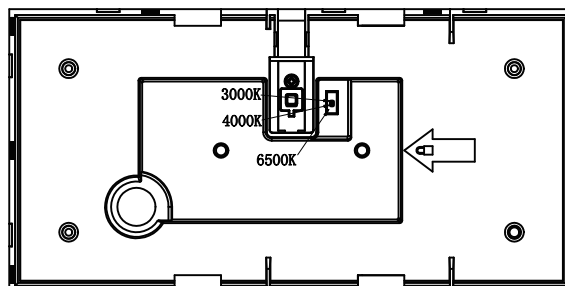

AZzardo®

LIGHTING

Product Name: ZARIA A IP65 CCT Model: AZ5233

Product Name: ZARIA D IP65 CCT Model: AZ5236

1

2

3

4